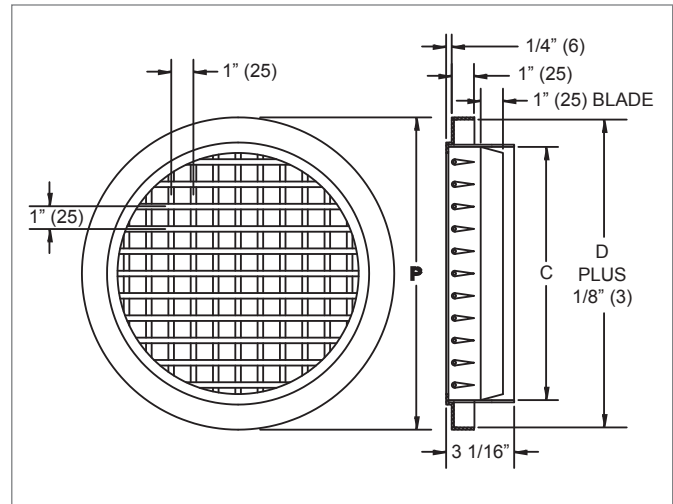

R5880RD, FACE AND SIDE VIEWS

R580RD, DIMENSIONAL DETAILS

Nominal Size *	Core Size C	Duct D	P
6	5 7/8" (149)	8" (203)	8 1/4" (210)
8	7 7/8" (200)	10" (254)	10 1/4" (260)
10	9 7/8" (251)	12" (305)	12 1/4" (311)
12	11 7/8" (302)	14" (356)	14 1/4" (362)
14	13 7/8" (352)	16" (406)	16 1/4" (413)
16	15 7/8" (403)	18" (457)	18 1/4" (464)
18	17 7/8" (454)	20" (508)	20 1/4" (514)
20	19 7/8" (505)	22" (559)	22 1/4" (565)
22	21 7/8" (556)	24" (610)	24 1/4" (616)
24	23 7/8" (606)	26" (660)	26 1/4" (667)

R5880RD, DIMENSIONAL DETAILS

Nominal Size *	Core Size C	Duct D	P
6	5 7/8" (149)	8" (203)	8 1/4" (210)
8	7 7/8" (200)	10" (254)	10 1/4" (260)
10	9 7/8" (251)	12" (305)	12 1/4" (311)
12	11 7/8" (302)	14" (356)	14 1/4" (362)
14	13 7/8" (352)	16" (406)	16 1/4" (413)
16	15 7/8" (403)	18" (457)	18 1/4" (464)
18	17 7/8" (454)	20" (508)	20 1/4" (514)
20	19 7/8" (505)	22" (559)	22 1/4" (565)
22	21 7/8" (556)	24" (610)	24 1/4" (616)
24	23 7/8" (606)	26" (660)	26 1/4" (667)

NOTES: Dimensions in parentheses are mm.

* The nominal size is 2" (51) smaller than the duct size to which it mounts. Example: A size 10 mounts on a 12" (305) duct.

AIR NOZZLES & ROUND GRILLES

7
5
8
0
1
7
5
8
8
0

© KRUEGER 2012