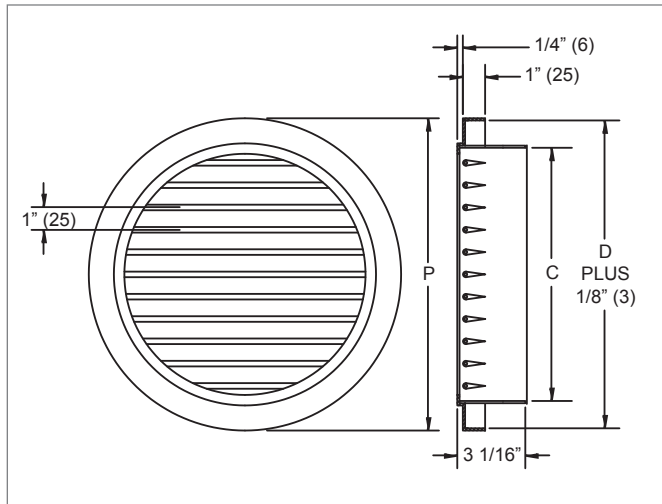

R580RD, R5880RD | Round Single, Double Deflection

Introduction: R580RD, R5880RD

Designed to fit cleanly over the end of spiral or round duct work, this high capacity series of grilles feature an integrated round duct adaptor, which works great in exposed duct applications.

MODELS

- R580RD - Aluminum, Round Single Deflection, Round Duct Adaptor
- R5880RD - Aluminum, Round Double Deflection, Round Duct Adaptor

FEATURES

- Aluminum construction.
- Round single (R580RD) or double (R5880RD) deflection airfoil blade grille with 1" blade spacing.
- Easy finger tip adjustment.
- For use in exposed duct mount applications.
- Frame slides cleanly over end of exposed duct.

FINISHES

- Standard finish is #70 Silver Metallic.
- Optional finishes available.

R580RD, R5880RD Dimensional Information

R580RD, FACE AND SIDE VIEWS

R5880RD, FACE AND SIDE VIEWS

R580RD, DIMENSIONAL DETAILS

Nominal Size *	Core Size C	Duct D	P
6	5 7/8" (149)	8" (203)	8 1/4" (210)
8	7 7/8" (200)	10" (254)	10 1/4" (260)
10	9 7/8" (251)	12" (305)	12 1/4" (311)
12	11 7/8" (302)	14" (356)	14 1/4" (362)
14	13 7/8" (352)	16" (406)	16 1/4" (413)
16	15 7/8" (403)	18" (457)	18 1/4" (464)
18	17 7/8" (454)	20" (508)	20 1/4" (514)
20	19 7/8" (505)	22" (559)	22 1/4" (565)
22	21 7/8" (556)	24" (610)	24 1/4" (616)
24	23 7/8" (606)	26" (660)	26 1/4" (667)

R5880RD, DIMENSIONAL DETAILS

Nominal Size *	Core Size C	Duct D	P
6	5 7/8" (149)	8" (203)	8 1/4" (210)
8	7 7/8" (200)	10" (254)	10 1/4" (260)
10	9 7/8" (251)	12" (305)	12 1/4" (311)
12	11 7/8" (302)	14" (356)	14 1/4" (362)
14	13 7/8" (352)	16" (406)	16 1/4" (413)
16	15 7/8" (403)	18" (457)	18 1/4" (464)
18	17 7/8" (454)	20" (508)	20 1/4" (514)
20	19 7/8" (505)	22" (559)	22 1/4" (565)
22	21 7/8" (556)	24" (610)	24 1/4" (616)
24	23 7/8" (606)	26" (660)	26 1/4" (667)

NOTES: Dimensions in parentheses are mm.